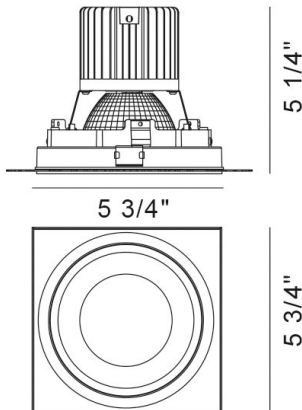

### PRODUCT DETAILS

No.	:	35139-30-01
Product Color	:	BLACK
Shade / Accent Colour	:	BLACK
Length	:	5.75"
Width	:	5.75"
Height	:	5.25"
Weight	:	1.6lbs

### LIGHT SOURCE DETAILS

Light Source Type	:	INTEGRATED LED
Input Voltage	:	120V/277VV
Bulb Voltage	:	120V
Socket Type	:	LED
Total Wattage	:	26W
Initial Lumens	:	2560lm
Kelvin	:	3000K
CRI	:	90
Dimmable	:	Yes

### TECHNICAL DETAILS

Light Direction	:	Down
Adjustable Lamp Head	:	No
Location	:	DRY
Approval	:	
Title 24	:	Yes
Beam Angle	:	40
Cut Hole Length	:	6.125"
Cut Hole Width	:	6.125"