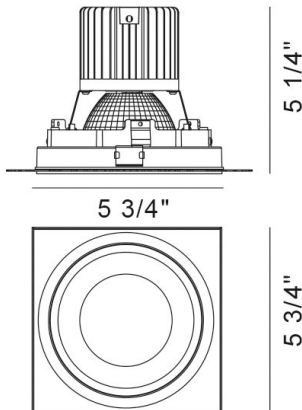

### PRODUCT DETAILS

No.	:	35139-30-02
Product Color	:	WHITE
Shade / Accent Colour	:	WHITE
Length	:	5.75"
Width	:	5.75"
Height	:	5.25"
Weight	:	1.6lbs

### LIGHT SOURCE DETAILS

Light Source Type	:	INTEGRATED LED
Input Voltage	:	120V/277VV
Bulb Voltage	:	120V
Socket Type	:	LED
Total Wattage	:	26W
Initial Lumens	:	2560lm
Kelvin	:	3000K
CRI	:	90
Dimmable	:	Yes

### TECHNICAL DETAILS

Light Direction	:	Down
Adjustable Lamp Head	:	No
Location	:	DRY
Approval	:	
Title 24	:	Yes
Beam Angle	:	40
Cut Hole Length	:	6.125"
Cut Hole Width	:	6.125"