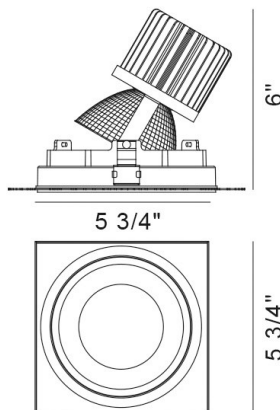

AMIGO, 1-LIGHT SQUARE TRIMLESS GIMBAL RECESSED,26W,3000K

PRODUCT DETAILS

No.	:	35140-30-02
Product Color	:	WHITE
Shade / Accent Colour	:	WHITE
Length	:	5.75"
Width	:	5.75"
Height	:	6"
Weight	:	1.5lbs

LIGHT SOURCE DETAILS

TECHNICAL DETAILS

Light Direction	:	Down
Adjustable Lamp Head	:	Yes
Location	:	DRY
Approval	:	
Title 24	:	Yes
Beam Angle	:	40
Cut Hole Length	:	6.125"
Cut Hole Width	:	6.125"

PROJECT INFORMATION

 Job Name: Date: Type: