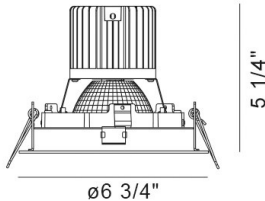

### PRODUCT DETAILS

No.	:	35141-35-01
Product Color	:	BLACK
Shade / Accent Colour	:	BLACK
Diameter	:	6.75"
Height	:	5.25"
Weight	:	1.5lbs

### TECHNICAL DETAILS

Light Direction	:	Down
Adjustable Lamp Head	:	No
Location	:	DRY
Approval	:	
Title 24	:	Yes
Beam Angle	:	40
Cut Hole Diameter	:	6.25"