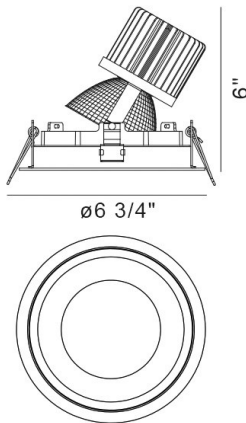

### PRODUCT DETAILS

No.	:	35142-35-01
Product Color	:	BLACK
Shade / Accent Colour	:	BLACK
Diameter	:	6.75"
Height	:	6"
Weight	:	1.5lbs

### TECHNICAL DETAILS

Light Direction	:	Down
Adjustable Lamp Head	:	Yes
Location	:	DRY
Approval	:	
Title 24	:	Yes
Beam Angle	:	40
Cut Hole Diameter	:	6.25"