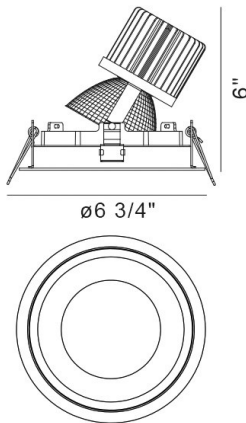

AMIGO, 1-LIGHT ROUND TRIM GIMBAL RECESSED, 26W, 3500K

PRODUCT DETAILS

No.	:	35142-35-02
Product Color	:	WHITE
Shade / Accent Colour	:	WHITE
Diameter	:	6.75"
Height	:	6"
Weight	:	1.5lbs

LIGHT SOURCE DETAILS

Light Source Type	:	INTEGRATED LED
Input Voltage	:	120V/277VV
Bulb Voltage	:	120V
Socket Type	:	LED
Total Wattage	:	26W
Initial Lumens	:	2560lm
Kelvin	:	3500K
CRI	:	90
Dimmable	:	Yes

OPTIONS AVAILABLE

ITEM NO.	FINISH	SHADE
35142-35-01	BLACK	BLACK
35142-35-02	WHITE	WHITE

TECHNICAL DETAILS

Light Direction	:	Down
Adjustable Lamp Head	:	Yes
Location	:	DRY
Approval	:	
Title 24	:	Yes
Beam Angle	:	40
Cut Hole Diameter	:	6.25"

PROJECT INFORMATION

 Job Name: Date: Type:

 Comments: