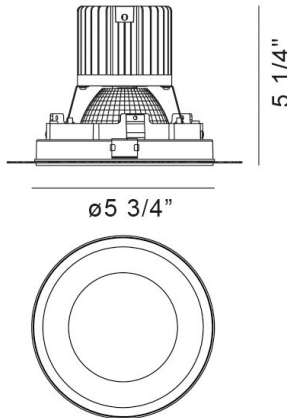

### PRODUCT DETAILS

No.	:	35143-30-01
Product Color	:	BLACK
Shade / Accent Colour	:	BLACK
Diameter	:	5.75"
Height	:	5.25"
Weight	:	1.6lbs

### TECHNICAL DETAILS

Light Direction	:	Down
Adjustable Lamp Head	:	No
Location	:	DRY
Approval	:	
Title 24	:	Yes
Beam Angle	:	40
Cut Hole Diameter	:	6.125"