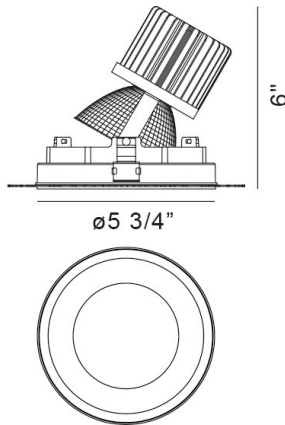

AMIGO, 1-LIGHT ROUND TRIMLESS GIMBAL RECESSED, 26W, 3000K

PRODUCT DETAILS

No.	:	35144-30-01
Product Color	:	BLACK
Shade / Accent Colour	:	BLACK
Diameter	:	5.75"
Height	:	6"
Weight	:	1.4lbs

LIGHT SOURCE DETAILS

Light Source Type	:	INTEGRATED LED
Input Voltage	:	120V/277VV
Bulb Voltage	:	120V
Socket Type	:	LED
Total Wattage	:	26W
Initial Lumens	:	2560lm
Kelvin	:	3000K
CRI	:	90
Dimmable	:	Yes

OPTIONS AVAILABLE

ITEM NO.	FINISH	SHADE
35144-30-01	BLACK	BLACK
35144-30-02	WHITE	WHITE

TECHNICAL DETAILS

Light Direction	:	Down
Adjustable Lamp Head	:	Yes
Location	:	DRY
Approval	:	
Title 24	:	Yes
Beam Angle	:	40
Cut Hole Diameter	:	6.125"

PROJECT INFORMATION

 Job Name: Date: Category:

 Comments: