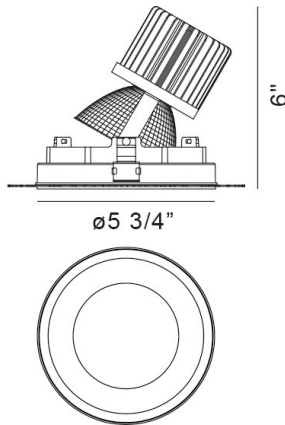

AMIGO, 1-LIGHT ROUND TRIMLESS GIMBAL RECESSED, 26W, 3500K

PRODUCT DETAILS

No.	:	35144-35-02
Product Color	:	WHITE
Shade / Accent Colour	:	WHITE
Diameter	:	5.75"
Height	:	6"
Weight	:	1.4lbs

LIGHT SOURCE DETAILS

Light Source Type	:	INTEGRATED LED
Input Voltage	:	120V/277VV
Bulb Voltage	:	120V
Socket Type	:	LED
Total Wattage	:	26W
Initial Lumens	:	2560lm
Kelvin	:	3500K
CRI	:	90
Dimmable	:	Yes

OPTIONS AVAILABLE

ITEM NO.	FINISH	SHADE
35144-35-01	BLACK	BLACK
35144-35-02	WHITE	WHITE

TECHNICAL DETAILS

Light Direction	:	Down
Adjustable Lamp Head	:	Yes
Location	:	DRY
Approval	:	
Title 24	:	Yes
Beam Angle	:	40
Cut Hole Diameter	:	6.125"

PROJECT INFORMATION

 Job Name: Date: Type:

 Comments: