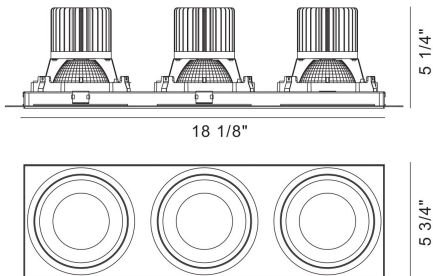

AMIGO, 3-LIGHT TRIMLESS DOWNLIGHT RECESSED, 26W, 3000K

PRODUCT DETAILS

No.	:	35357-30-02
Product Color	:	WHITE
Shade / Accent Colour	:	WHITE
Length	:	18.125"
Width	:	5.75"
Height	:	5.25"
Weight	:	4lbs

LIGHT SOURCE DETAILS

Light Source Type	:	INTEGRATED LED
Input Voltage	:	120V/277VV
Bulb Voltage	:	120V
Socket Type	:	LED
Total Wattage	:	78W
Initial Lumens	:	7680lm
Kelvin	:	3000K
CRI	:	90
Dimmable	:	Yes

OPTIONS AVAILABLE

ITEM NO.	FINISH	SHADE
35357-30-01	BLACK	BLACK
35357-30-02	WHITE	WHITE

TECHNICAL DETAILS

Location	:	DRY
Approval	:	
Title 24	:	Yes
Beam Angle	:	40
Cut Hole Length	:	18.625"
Cut Hole Width	:	6.25"

PROJECT INFORMATION

 Job Name: Date: Type:

 Comments: