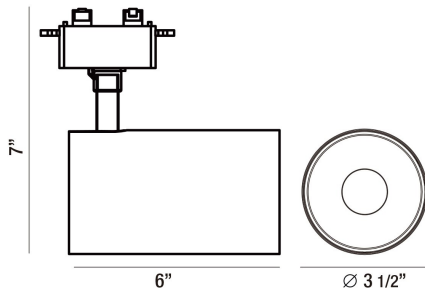

35455, LED 30W TRACK HEAD

PRODUCT DETAILS

No.	:	35455-35-01
Product Color	:	BLACK
Length	:	6"
Diameter	:	3.5"
Height	:	7"
Weight	:	1.4lbs

LIGHT SOURCE DETAILS

Light Source Type	:	INTEGRATED LED
Input Voltage	:	120V
Bulb Voltage	:	120V
Socket Type	:	LED
Total Wattage	:	30W
Initial Lumens	:	2670lm
Kelvin	:	3500K
CRI	:	90
Dimmable	:	Yes

OPTIONS AVAILABLE

ITEM NO.	FINISH	SHADE
35455-35-01	BLACK	
35455-35-02	WHITE	

TECHNICAL DETAILS

Title 24	:	Yes
Beam Angle	:	30

PROJECT INFORMATION

 Job Name: Date: Type:

 Comments: