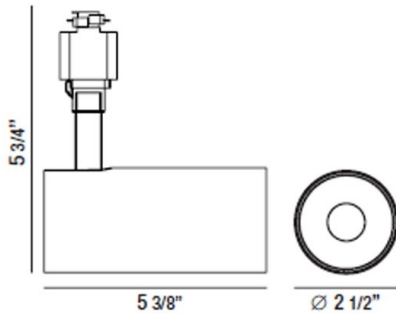

35456, LED 15W TRACK HEAD

PRODUCT DETAILS

No.	:	35456-30-02
Product Color	:	WHITE
Length	:	5.375"
Diameter	:	2.5"
Height	:	5.75"
Weight	:	1lbs

LIGHT SOURCE DETAILS

Light Source Type	:	INTEGRATED LED
Input Voltage	:	120V
Bulb Voltage	:	120V
Socket Type	:	LED
Total Wattage	:	15W
Initial Lumens	:	1380lm
Kelvin	:	3000K
CRI	:	90
Dimmable	:	Yes

OPTIONS AVAILABLE

ITEM NO.	FINISH	SHADE
35456-30-01	BLACK	
35456-30-02	WHITE	

TECHNICAL DETAILS

Title 24	:	Yes
Beam Angle	:	30

PROJECT INFORMATION

 Job Name: Date: Category:

 Comments: