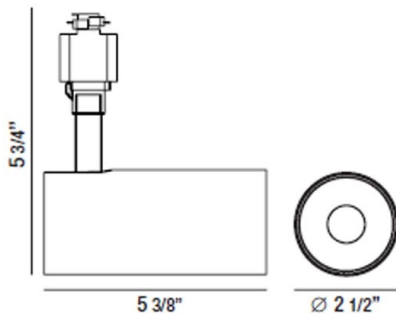

PROJECT INFORMATION

Job Name: Date: Category:

Comments: