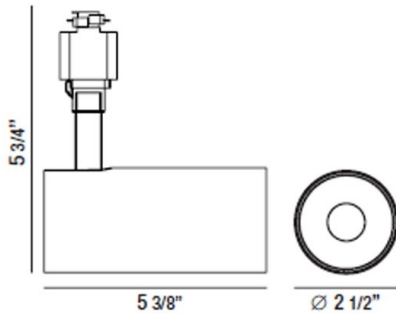

35456, LED 15W TRACK HEAD

PRODUCT DETAILS

No.	:	35456-35-02
Product Color	:	WHITE
Length	:	5.375"
Diameter	:	2.5"
Height	:	5.75"
Weight	:	1lbs

LIGHT SOURCE DETAILS

Light Source Type	:	INTEGRATED LED
Input Voltage	:	120V
Bulb Voltage	:	120V
Socket Type	:	LED
Total Wattage	:	15W
Initial Lumens	:	1380lm
Kelvin	:	3500K
CRI	:	90
Dimmable	:	Yes

OPTIONS AVAILABLE

ITEM NO.	FINISH	SHADE
35456-35-01	BLACK	
35456-35-02	WHITE	

TECHNICAL DETAILS

Title 24	:	Yes
Beam Angle	:	30

PROJECT INFORMATION

 Job Name: Date: Category:

 Comments: