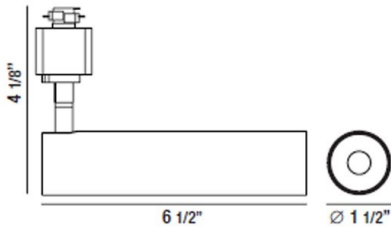

35457, LED 7W TRACK HEAD

PRODUCT DETAILS

No.	:	35457-35-01
Product Color	:	BLACK
Length	:	6.5"
Diameter	:	1.5"
Height	:	4.125"
Weight	:	6lbs

LIGHT SOURCE DETAILS

Light Source Type	:	INTEGRATED LED
Input Voltage	:	120V
Bulb Voltage	:	120V
Socket Type	:	LED
Total Wattage	:	7W
Initial Lumens	:	540lm
Kelvin	:	3500K
CRI	:	80
Dimmable	:	Yes

OPTIONS AVAILABLE

ITEM NO.	FINISH	SHADE
35457-35-01	BLACK	
35457-35-02	WHITE	

TECHNICAL DETAILS

Title 24	:	Yes
Beam Angle	:	30

PROJECT INFORMATION

 Job Name: Date: Type:

 Comments: