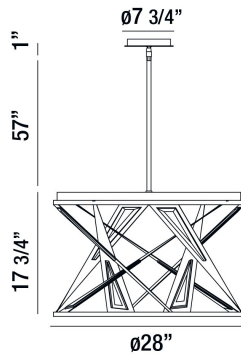

SARISE, 28" ROUND CHANDELIER

PRODUCT DETAILS

No.	:	35644-019
Product Color	:	BLACK
Product Material	:	METAL
Shade / Accent Colour	:	CHROME/CLEAR
Shade / Accent Material	:	METAL/CRYSTAL
Diameter	:	28"
Height	:	17.75"
Overall Height	:	75.75"
Weight	:	42.9lbs

ITEM NO.	FINISH	SHADE
35644-019	BLACK	CHROME/CLEAR

TECHNICAL DETAILS

Hanging Support Type	:	ROD
Hanging Support Length	:	57"
Rods Included	:	3"+6"+12"+18"+18"
Canopy / Backplate Height	:	1"
Canopy / Backplate Dia.	:	6.25"
Location	:	DRY
Approval	:	