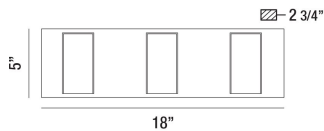

DELROSA, 18" VANITY LIGHT

PRODUCT DETAILS

No.	:	35651-017
Product Color	:	CHROME
Product Material	:	METAL
Shade / Accent Colour	:	FROSTED
Shade / Accent Material	:	ACRYLIC
Width	:	18"
Height	:	5"
Ext	:	2.75"
Weight	:	3.8lbs

TECHNICAL DETAILS

Canopy / Backplate Length	:	17.5"
Canopy / Backplate Height	:	1.25"
Canopy / Backplate Width	:	4.5"
Mounting	:	Up or Down
Location	:	DAMP
Approval	:	

PROJECT INFORMATION

 Job Name: Date: Category: