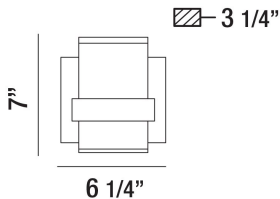

### PRODUCT DETAILS

No.	:	35654-018
Product Color	:	CHROME
Product Material	:	METAL
Shade / Accent Colour	:	FROSTED
Shade / Accent Material	:	ACRYLIC
Width	:	6.25"
Height	:	7"
Ext	:	3.25"
Weight	:	2.5lbs

### TECHNICAL DETAILS

Canopy / Backplate Length	:	5.5"
Canopy / Backplate Height	:	1.25"
Canopy / Backplate Width	:	4.5"
Mounting	:	Up or Down
Location	:	DAMP
Approval	:	