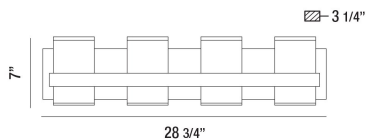

CAMBRIDGE, 29" VANITY LIGHT

PRODUCT DETAILS

| | | |
|-------------------------|---|-----------|
| No. | : | 35656-012 |
| Product Color | : | CHROME |
| Product Material | : | METAL |
| Shade / Accent Colour | : | FROSTED |
| Shade / Accent Material | : | ACRYLIC |
| Width | : | 28.75" |
| Height | : | 7" |
| Ext | : | 3.25" |
| Weight | : | 9lbs |

OPTIONS AVAILABLE

| ITEM NO. | FINISH | SHADE |
|-----------|--------|---------|
| 35656-012 | CHROME | FROSTED |

TECHNICAL DETAILS

| | | |
|---------------------------|---|---|
| Canopy / Backplate Length | : | 28.25" |
| Canopy / Backplate Height | : | 1.25" |
| Canopy / Backplate Width | : | 4.5" |
| Mounting | : | Up or Down |
| Location | : | DAMP |
| Approval | : |  |