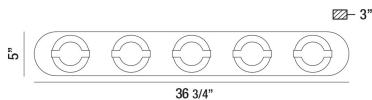

BALEWOOD, 37" VANITY LIGHT

PRODUCT DETAILS

No.	:	35666-011
Product Color	:	CHROME
Product Material	:	METAL
Shade / Accent Colour	:	FROSTED
Shade / Accent Material	:	ACRYLIC
Width	:	36.75"
Height	:	5"
Ext	:	3"
Weight	:	6.6lbs

LIGHT SOURCE DETAILS

Light Source Type	:	INTEGRATED LED
Input Voltage	:	120V
Bulb Voltage	:	120V
Total Wattage	:	35W
Initial Lumens	:	2800lm
Kelvin	:	3000K
CRI	:	90+
Dimmable	:	Yes

OPTIONS AVAILABLE

ITEM NO.	FINISH	SHADE
35666-011	CHROME	FROSTED

TECHNICAL DETAILS

Canopy / Backplate Length	:	33.5"
Canopy / Backplate Height	:	1.25"
Canopy / Backplate Width	:	4.5"
Location	:	DAMP
Approval	:	

PROJECT INFORMATION

 Job Name: Date: Category:

 Comments: