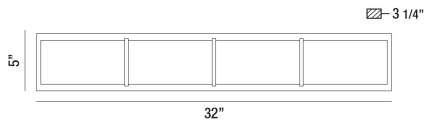

ALMORE, WALL MOUNT

PRODUCT DETAILS

No.	:	35669-012
Product Color	:	CHROME
Product Material	:	METAL
Shade / Accent Colour	:	OPAL WHITE
Shade / Accent Material	:	ACRYLIC
Width	:	32"
Height	:	5"
Ext	:	3.25"
Weight	:	5.6lbs

LIGHT SOURCE DETAILS

Light Source Type	:	INTEGRATED LED
Input Voltage	:	120V
Bulb Voltage	:	120V
Total Wattage	:	36W
Initial Lumens	:	2880lm
Kelvin	:	3000K
CRI	:	90+
Dimmable	:	Yes

OPTIONS AVAILABLE

ITEM NO.	FINISH	SHADE
35669-012	CHROME	OPAL WHITE

TECHNICAL DETAILS

Canopy / Backplate Length	:	31.5"
Canopy / Backplate Height	:	1.25"
Canopy / Backplate Width	:	4.5"
Mounting	:	Up or Down
Location	:	DAMP
Approval	:	

PROJECT INFORMATION

Job Name: Date: Category: