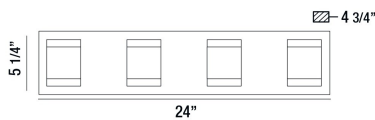

SEATON, 24" VANITY LIGHT

PRODUCT DETAILS

No.	:	35686-019
Product Color	:	CHROME
Product Material	:	METAL
Shade / Accent Colour	:	CLEAR
Shade / Accent Material	:	CRYSTAL-LIKE GLASS
Width	:	24"
Height	:	5.25"
Ext	:	4.75"
Weight	:	8.8lbs

LIGHT SOURCE DETAILS

Light Source Type	:	INTEGRATED LED
Input Voltage	:	120V
Bulb Voltage	:	120V
Total Wattage	:	36W
Initial Lumens	:	2880lm
Kelvin	:	3000K
CRI	:	90
Dimmable	:	Yes

OPTIONS AVAILABLE

ITEM NO.	FINISH	SHADE
35686-019	CHROME	CLEAR

TECHNICAL DETAILS

Canopy / Backplate Length	:	24"
Canopy / Backplate Height	:	1.25"
Canopy / Backplate Width	:	5.25"
Location	:	DAMP
Approval	:	

PROJECT INFORMATION

 Job Name: Date: Category:

 Comments: