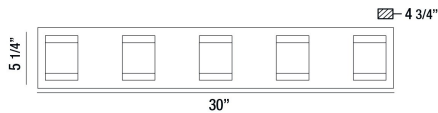

SEATON, 30" VANITY LIGHT

PRODUCT DETAILS

| | | |
|-------------------------|---|--------------------|
| No. | : | 35687-016 |
| Product Color | : | CHROME |
| Product Material | : | METAL |
| Shade / Accent Colour | : | CLEAR |
| Shade / Accent Material | : | CRYSTAL-LIKE GLASS |
| Width | : | 30" |
| Height | : | 5.25" |
| Ext | : | 4.75" |
| Weight | : | 11.4lbs |

OPTIONS AVAILABLE

| ITEM NO. | FINISH | SHADE |
|-----------|--------|-------|
| 35687-016 | CHROME | CLEAR |

TECHNICAL DETAILS

| | | |
|---------------------------|---|---|
| Canopy / Backplate Length | : | 30" |
| Canopy / Backplate Height | : | 1.25" |
| Canopy / Backplate Width | : | 5.25" |
| Location | : | DAMP |
| Approval | : |  |