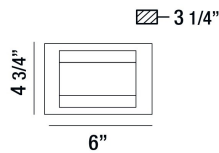

### PRODUCT DETAILS

No.	:	35696-018
Product Color	:	CHROME
Product Material	:	METAL
Shade / Accent Colour	:	CLEAR
Shade / Accent Material	:	PRESSED GLASS
Width	:	6"
Height	:	4.75"
Ext	:	3.25"
Weight	:	2.6lbs

### TECHNICAL DETAILS

Canopy / Backplate Length	:	6"
Canopy / Backplate Height	:	1.5"
Canopy / Backplate Width	:	4.75"
Location	:	DAMP
Approval	:	