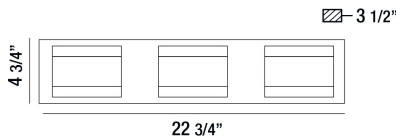

### PRODUCT DETAILS

No.	:	35698-012
Product Color	:	CHROME
Product Material	:	METAL
Shade / Accent Colour	:	CLEAR
Shade / Accent Material	:	PRESSED GLASS
Width	:	22.75"
Height	:	4.75"
Ext	:	3.5"
Weight	:	7.7lbs

### TECHNICAL DETAILS

Canopy / Backplate Length	:	22.75"
Canopy / Backplate Height	:	1.5"
Canopy / Backplate Width	:	4.75"
Location	:	DAMP
Approval	:	