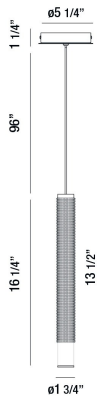

DAVENPORT, 2" ROUND PENDANT

PRODUCT DETAILS

No.	:	35710-035
Product Color	:	GOLD
Product Material	:	METAL
Shade / Accent Colour	:	GOLD
Shade / Accent Material	:	TEXTURED ALUMINUM
Diameter	:	1.75"
Height	:	16.25"
Overall Height	:	113.5"
Weight	:	1.5lbs

LIGHT SOURCE DETAILS

Light Source Type	:	INTEGRATED LED
Input Voltage	:	120V
Bulb Voltage	:	120V
Socket Type	:	LED
Total Wattage	:	4.3W
Delivered Lumens	:	125lm
Kelvin	:	3000K
CRI	:	90+
Dimmable	:	No

OPTIONS AVAILABLE

ITEM NO.	FINISH	SHADE
35710-011	WHITE	WHITE
35710-028	BLACK	BLACK
35710-035	GOLD	GOLD
35710-042	CHAMPAGNE	CHAMPAGNE
35710-057	ALUMINUM	ALUMINUM

TECHNICAL DETAILS

Hanging Support Type	:	WIRE
Hanging Support Length	:	96"
Canopy / Backplate Height	:	1.25"
Canopy / Backplate Dia.	:	5.25"
Location	:	DRY
Approval	:	
Title 24	:	Yes