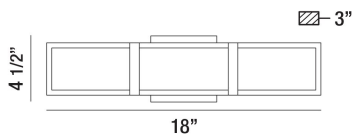

### PRODUCT DETAILS

No.	:	35711-018
Product Color	:	CHROME
Product Material	:	METAL
Shade / Accent Colour	:	OPAL WHITE
Shade / Accent Material	:	ACRYLIC
Width	:	18"
Height	:	4.5"
Ext	:	3"
Weight	:	3.4lbs

### TECHNICAL DETAILS

Canopy / Backplate Length	:	4.5"
Canopy / Backplate Height	:	0.75"
Canopy / Backplate Width	:	4.5"
Mounting	:	Up or Down
Location	:	DAMP
Approval	:	