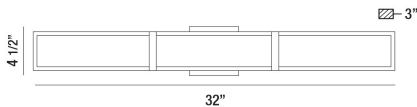

GERRARD, WALL MOUNT

PRODUCT DETAILS

No.	:	35713-012
Product Color	:	CHROME
Product Material	:	METAL
Shade / Accent Colour	:	OPAL WHITE
Shade / Accent Material	:	ACRYLIC
Width	:	32"
Height	:	4.5"
Ext	:	3"
Weight	:	5.7lbs

LIGHT SOURCE DETAILS

Light Source Type	:	INTEGRATED LED
Input Voltage	:	120V
Bulb Voltage	:	120V
Total Wattage	:	39W
Initial Lumens	:	3200lm
Kelvin	:	3000K
CRI	:	90+
Dimmable	:	Yes

OPTIONS AVAILABLE

ITEM NO.	FINISH	SHADE
35713-012	CHROME	OPAL WHITE

TECHNICAL DETAILS

Canopy / Backplate Length	:	4.5"
Canopy / Backplate Height	:	0.75"
Canopy / Backplate Width	:	4.5"
Mounting	:	Up or Down
Location	:	DAMP
Approval	:	

PROJECT INFORMATION

 Job Name: Date: Category: