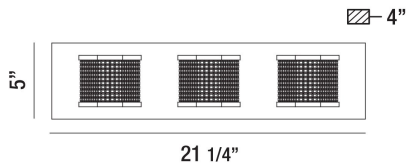

### PRODUCT DETAILS

No.	:	35719-014
Product Color	:	CHROME
Product Material	:	METAL
Shade / Accent Colour	:	CLEAR
Shade / Accent Material	:	GLASS
Width	:	21.25"
Height	:	5"
Ext	:	4"
Weight	:	5.1lbs

### TECHNICAL DETAILS

Canopy / Backplate Length	:	20"
Canopy / Backplate Height	:	1.25"
Canopy / Backplate Width	:	4.5"
Location	:	DAMP
Approval	:	