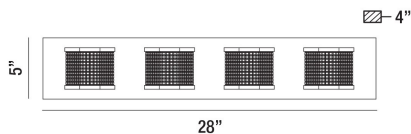

BELGROUE, 28" VANITY LIGHT

PRODUCT DETAILS

No.	:	35720-010
Product Color	:	CHROME
Product Material	:	METAL
Shade / Accent Colour	:	CLEAR
Shade / Accent Material	:	GLASS
Width	:	28"
Height	:	5"
Ext	:	4"
Weight	:	6.8lbs

LIGHT SOURCE DETAILS

Light Source Type	:	INTEGRATED LED
Input Voltage	:	120V
Bulb Voltage	:	120V
Total Wattage	:	28W
Initial Lumens	:	2250lm
Kelvin	:	3000K
CRI	:	90+
Dimmable	:	Yes

OPTIONS AVAILABLE

ITEM NO.	FINISH	SHADE
35720-010	CHROME	CLEAR

TECHNICAL DETAILS

Canopy / Backplate Length	:	26.75"
Canopy / Backplate Height	:	1.25"
Canopy / Backplate Width	:	4.5"
Location	:	DAMP
Approval	:	

PROJECT INFORMATION

Job Name: Date: Category:

Comments: