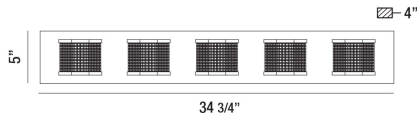

### PRODUCT DETAILS

No.	:	35721-017
Product Color	:	CHROME
Product Material	:	METAL
Shade / Accent Colour	:	CLEAR
Shade / Accent Material	:	GLASS
Width	:	34.75"
Height	:	5"
Ext	:	4"
Weight	:	8.5lbs

### TECHNICAL DETAILS

Canopy / Backplate Length	:	33.5"
Canopy / Backplate Height	:	1.25"
Canopy / Backplate Width	:	4.5"
Location	:	DAMP
Approval	:	