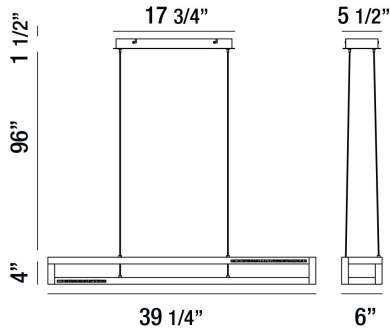

CLINTON, 39" LINEAR CHANDELIER

PRODUCT DETAILS

No.	:	35727-019
Product Color	:	CHROME
Product Material	:	METAL
Shade / Accent Colour	:	CLEAR
Shade / Accent Material	:	CRYSTAL
Length	:	39.25"
Width	:	6"
Height	:	4"
Overall Height	:	101.5"
Weight	:	9.1lbs

ITEM NO.	FINISH	SHADE
35727-019	CHROME	CLEAR

TECHNICAL DETAILS

Hanging Support Type	:	AIRCRAFT CABLE
Hanging Support Length	:	96"
Canopy / Backplate Length	:	17.75"
Canopy / Backplate Height	:	1.5"
Canopy / Backplate Width	:	5.5"
Location	:	DRY
Approval	:	