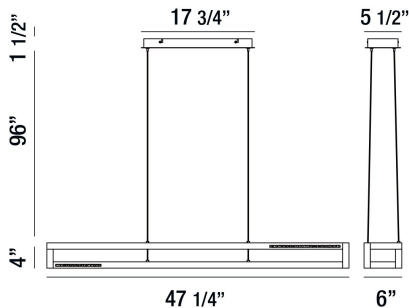

## CLINTON, 47" LINEAR CHANDELIER

### PRODUCT DETAILS

No.	:	35728-016
Product Color	:	CHROME
Product Material	:	METAL
Shade / Accent Colour	:	CLEAR
Shade / Accent Material	:	CRYSTAL
Length	:	47.25"
Width	:	6"
Height	:	4"
Overall Height	:	101.5"
Weight	:	9.7lbs

### TECHNICAL DETAILS

Hanging Support Type	:	AIRCRAFT CABLE
Hanging Support Length	:	96"
Canopy / Backplate Length	:	17.75"
Canopy / Backplate Height	:	1.5"
Canopy / Backplate Width	:	5.5"
Location	:	DRY
Approval	:	