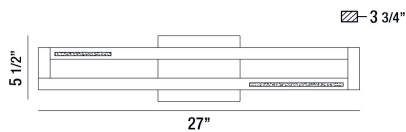

CLINTON, 27" VANITY LIGHT

PRODUCT DETAILS

No.	:	35729-013
Product Color	:	CHROME
Product Material	:	METAL
Shade / Accent Colour	:	CLEAR
Shade / Accent Material	:	CRYSTAL INLAY
Width	:	27"
Height	:	5.5"
Ext	:	3.75"
Weight	:	4.1lbs

LIGHT SOURCE DETAILS

Light Source Type	:	INTEGRATED LED
Input Voltage	:	120V
Bulb Voltage	:	120V
Total Wattage	:	22W
Total Lumen	:	1760lm
Kelvin	:	3000K
CRI	:	90+
Dimmable	:	Yes

Options Available

ITEM NO.	FINISH	SHADE
35729-013	CHROME	CLEAR

TECHNICAL DETAILS

Canopy / Backplate Length	:	1"
Canopy / Backplate Height	:	5.5"
Mounting	:	Up or Down
Location	:	DAMP
Approval	:	

PROJECT INFORMATION

 Job Name: Date: Type:

 Comments: