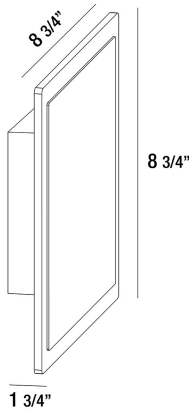

35853, SMALL SQURE OUTDOOR LED SURFACE MOUNT

PRODUCT DETAILS

No.	:	35853-015
Product Color	:	GRAPHITE GREY
Width	:	8.75"
Height	:	8.75"
Ext	:	1.75"
Weight	:	3lbs

LIGHT SOURCE DETAILS

Light Source Type	:	INTEGRATED LED
Input Voltage	:	120V/277VV
Bulb Voltage	:	120V
Socket Type	:	LED
Total Wattage	:	13W
Initial Lumens	:	750lm
Kelvin	:	3000K
CRI	:	90

OPTIONS AVAILABLE

ITEM NO.	FINISH	SHADE
35853-015	GRAPHITE GREY	

TECHNICAL DETAILS

Canopy / Backplate Height	:	5"
Canopy / Backplate Width	:	5"
Driver	:	ROYALUX
IP Rating	:	65
Location	:	WET
Approval	:	
Title 24	:	Yes