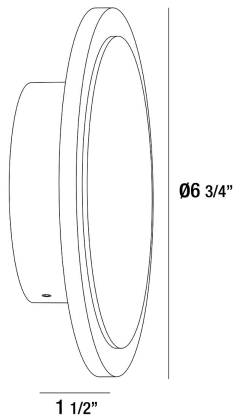

35855, SMALL ROUND LED OUTDOOR SURFACE MOUNT

PRODUCT DETAILS

No.	:	35855-019
Product Color	:	GRAPHITE GREY
Diameter	:	6.75"
Ext	:	1.5"
Weight	:	1.6lbs

LIGHT SOURCE DETAILS

Light Source Type	:	INTEGRATED LED
Input Voltage	:	120V/277VV
Bulb Voltage	:	120V
Socket Type	:	LED
Total Wattage	:	10W
Initial Lumens	:	550lm
Kelvin	:	3000K
CRI	:	90

OPTIONS AVAILABLE

ITEM NO.	FINISH	SHADE
35855-019	GRAPHITE GREY	

TECHNICAL DETAILS

Canopy / Backplate Dia.	:	4.75"
Driver	:	ROYALUX
IP Rating	:	65
Location	:	WET
Approval	:	
Title 24	:	Yes

PROJECT INFORMATION