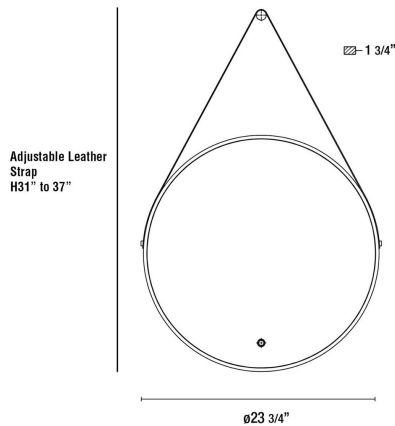

OPTIONS AVAILABLE

ITEM NO.	FINISH	SHADE
35885-016