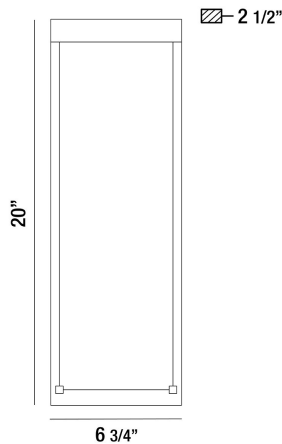

35888, LARGE OUTDOOR LED SURFACE MOUNT

PRODUCT DETAILS

No.	:	35888-017
Product Color	:	BLACK
Shade / Accent Colour	:	CLEAR SEEDED CRYSTAL GLASS
Width	:	6.75"
Height	:	20"
Ext	:	2.625"
Weight	:	4.8lbs

LIGHT SOURCE DETAILS

Light Source Type	:	INTEGRATED LED
Input Voltage	:	120V
Bulb Voltage	:	120V
Socket Type	:	LED
Total Wattage	:	10W
Delivered Lumens	:	350lm
Kelvin	:	3000K
CRI	:	90
Dimmable	:	Yes

OPTIONS AVAILABLE

ITEM NO.	FINISH	SHADE
35888-017	BLACK	CLEAR SEEDED CRYSTAL GLASS
35888-024	BRUSHED SILVER	CLEAR SEEDED CRYSTAL GLASS

TECHNICAL DETAILS

Canopy / Backplate Length	:	20"
Canopy / Backplate Height	:	20"
Canopy / Backplate Width	:	6.75"
IP Rating	:	44
Location	:	WET
Approval	:	
Title 24	:	Yes

PROJECT INFORMATION

 Job Name: Date: Category: