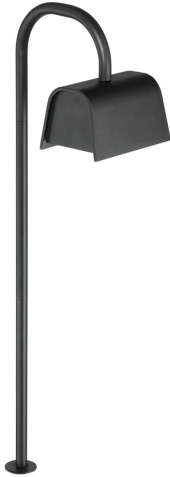

35893, OUTDOOR LED PATH LIGHT

PRODUCT DETAILS

No.	:	35893-011
Product Color	:	BLACK
Shade / Accent Colour	:	SAND BLAST GLASS
Width	:	7.25"
Height	:	23"
Weight	:	1.4lbs

LIGHT SOURCE DETAILS

Light Source Type	:	INTEGRATED LED
Input Voltage	:	12V
Bulb Voltage	:	12V
Socket Type	:	LED
Total Wattage	:	4W
Total Lumen	:	250lm
Kelvin	:	3000K
CRI	:	80

OPTIONS AVAILABLE

ITEM NO.	FINISH	SHADE
35893-011	BLACK	SAND BLAST GLASS

TECHNICAL DETAILS

Canopy / Backplate Height	:	23"
IP Rating	:	65
Location	:	WET
Approval	:	
Title 24	:	Yes

PROJECT INFORMATION

Job Name: Date: Category: