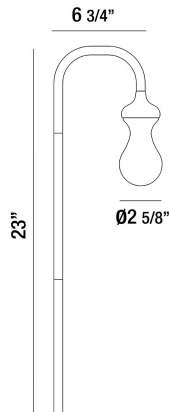

35895, OUTDOOR LED PATH LIGHT

PRODUCT DETAILS

No.	:	35895-015
Product Color	:	BLACK
Shade / Accent Colour	:	CLEAR SEEDED GLASS
Width	:	6.75"
Height	:	23"
Weight	:	2.1lbs

LIGHT SOURCE DETAILS

Light Source Type	:	INTEGRATED LED
Input Voltage	:	12V
Bulb Voltage	:	12V
Socket Type	:	LED
Total Wattage	:	4W
Total Lumen	:	210lm
Kelvin	:	3000K
CRI	:	80

OPTIONS AVAILABLE

ITEM NO.	FINISH	SHADE
35895-015	BLACK	CLEAR SEEDED GLASS

TECHNICAL DETAILS

Canopy / Backplate Height	:	23"
IP Rating	:	65
Location	:	WET
Approval	:	
Title 24	:	Yes

PROJECT INFORMATION

 Job Name: Date: Category: