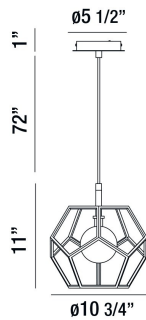

NORWAY, 11" ROUND PENDANT

PRODUCT DETAILS

No.	:	35902-010
Product Color	:	CHROME
Product Material	:	METAL
Shade / Accent Colour	:	CLEAR
Shade / Accent Material	:	HAND MADE ICE GLASS
Diameter	:	10.75"
Height	:	11"
Overall Height	:	84"
Weight	:	4.4lbs

LIGHT SOURCE DETAILS

Number of Bulbs	:	1
Light Source	:	LED
Light Source Type	:	G9 LED
Input Voltage	:	120V
Bulb Voltage	:	120V
Socket Type	:	LED
Wattage	:	5W
Total Wattage	:	5W
Initial Lumens	:	250lm
Kelvin	:	3000K
CRI	:	80+
Bulb Included	:	No
Dimmable	:	Yes

OPTIONS AVAILABLE

ITEM NO.	FINISH	SHADE
35902-010	CHROME	CLEAR

TECHNICAL DETAILS

Hanging Support Type	:	WIRE
Hanging Support Length	:	72"
Canopy / Backplate Height	:	1"
Canopy / Backplate Dia.	:	5.5"
Location	:	DRY
Approval	:	