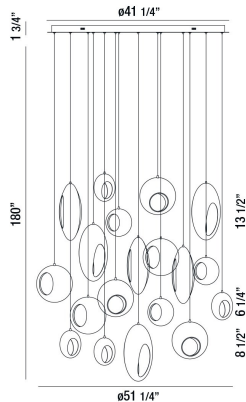

ARLINGTON, 51" ROUND CHANDELIER

PRODUCT DETAILS

No.	:	35911-012
Product Color	:	BLACKENED CHROME
Product Material	:	METAL
Shade / Accent Colour	:	BLACKENED CHROME/GOLD
Shade / Accent Material	:	METAL ORBS
Diameter	:	51.25"
Height	:	13.5"
Overall Height	:	195.25"
Weight	:	78.4lbs

LIGHT SOURCE DETAILS

Light Source Type	:	INTEGRATED LED
Input Voltage	:	120V
Bulb Voltage	:	120V
Socket Type	:	LED
Total Wattage	:	57W
Total Lumen	:	3040lm
Kelvin	:	3000K
CRI	:	80+
Dimmable	:	Yes

OPTIONS AVAILABLE

ITEM NO.	FINISH	SHADE
35911-012	BLACKENED CHROME	BLACKENED CHROME/GOLD

TECHNICAL DETAILS

Hanging Support Type	:	WIRE
Hanging Support Length	:	180"
Canopy / Backplate Height	:	1.75"
Canopy / Backplate Dia.	:	41.25"
Location	:	DRY
Approval	:	