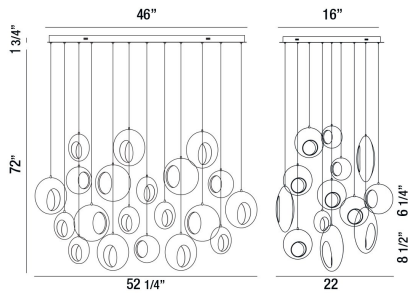

ARLINGTON, 52" OVAL CHANDELIER

PRODUCT DETAILS

No.	:	35912-019
Product Color	:	BLACKENED CHROME
Product Material	:	METAL
Shade / Accent Colour	:	BLACKENED CHROME/GOLD
Shade / Accent Material	:	METAL ORBS
Length	:	52.25"
Width	:	22"
Height	:	8.5"
Overall Height	:	82.25"
Weight	:	40.5lbs

LIGHT SOURCE DETAILS

Light Source Type	:	INTEGRATED LED
Input Voltage	:	120V
Bulb Voltage	:	120V
Socket Type	:	LED
Total Wattage	:	60W
Total Lumen	:	3200lm
Kelvin	:	3000K
CRI	:	80+
Dimmable	:	Yes

OPTIONS AVAILABLE

ITEM NO.	FINISH	SHADE
35912-019	BLACKENED CHROME	BLACKENED CHROME/GOLD

TECHNICAL DETAILS

Hanging Support Type	:	WIRE
Hanging Support Length	:	72"
Canopy / Backplate Length	:	46"
Canopy / Backplate Height	:	1.75"
Canopy / Backplate Width	:	16"
Location	:	DRY
Approval	:	