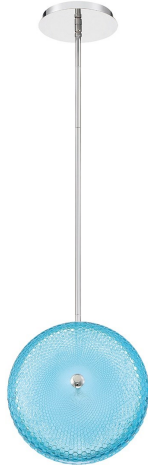

CALEDONIA, 13" ROUND PENDANT

PRODUCT DETAILS

No.	:	35914-037
Product Color	:	CHROME
Product Material	:	METAL
Shade / Accent Colour	:	BLUE
Shade / Accent Material	:	HONEYCOMB GLASS
Length	:	12.5"
Width	:	8.5"
Height	:	70.75"
Weight	:	14.1lbs

LIGHT SOURCE DETAILS

Light Source Type	:	INTEGRATED LED
Input Voltage	:	120V
Bulb Voltage	:	120V
Socket Type	:	LED
Total Wattage	:	13W
Total Lumen	:	1040lm
Kelvin	:	4000K
CRI	:	80+
Dimmable	:	Yes

Options Available

ITEM NO.	FINISH	SHADE
35914-013	CHROME	CLEAR
35914-020	CHROME	PINK
35914-037	CHROME	BLUE
35914-044	CHROME	YELLOW
35914-051	CHROME	ORANGE

TECHNICAL DETAILS

Hanging Support Type	:	ROD
Hanging Support Length	:	57"
Rods Included	:	3"+6"+12"+18"+18"
Canopy / Backplate Height	:	1.25"
Canopy / Backplate Dia.	:	6.75"
Location	:	DRY
Approval	:	