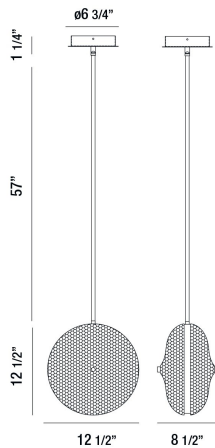

CALEDONIA, 13" ROUND PENDANT

PRODUCT DETAILS

No.	:	35914-037
Product Color	:	CHROME
Product Material	:	METAL
Shade / Accent Colour	:	BLUE
Shade / Accent Material	:	HONEYCOMB GLASS
Length	:	12.5"
Width	:	8.5"
Height	:	70.75"
Weight	:	14.1lbs

LIGHT SOURCE DETAILS

Light Source Type	:	INTEGRATED LED
Input Voltage	:	120V
Bulb Voltage	:	120V
Socket Type	:	LED
Total Wattage	:	13W
Total Lumen	:	1040lm
Kelvin	:	4000K
CRI	:	80+
Dimmable	:	Yes

Options Available

ITEM NO.	FINISH	SHADE
35914-013	CHROME	CLEAR
35914-020	CHROME	PINK
35914-037	CHROME	BLUE
35914-044	CHROME	YELLOW
35914-051	CHROME	ORANGE

TECHNICAL DETAILS

Hanging Support Type	:	ROD
Hanging Support Length	:	57"
Rods Included	:	3"+6"+12"+18"+18"
Canopy / Backplate Height	:	1.25"
Canopy / Backplate Dia.	:	6.75"
Location	:	DRY
Approval	:	