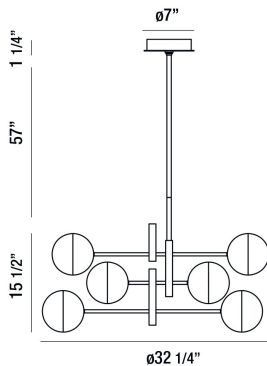

FAIRMOUNT, 32" ROUND CHANDELIER

OPTIONS AVAILABLE

ITEM NO.	FINISH	SHADE
35919-018	CHROME	OPAL WHITE
35919-025	MATTE BLACK	OPAL WHITE

PRODUCT DETAILS

No.	:	35919-018
Product Color	:	CHROME
Product Material	:	METAL
Shade / Accent Colour	:	OPAL WHITE
Shade / Accent Material	:	GLASS
Diameter	:	32.25"
Height	:	15.5"
Overall Height	:	73.75"
Weight	:	19.4lbs

LIGHT SOURCE DETAILS

Number of Bulbs	:	6
Light Source	:	LED
Light Source Type	:	G9
Input Voltage	:	120V
Bulb Voltage	:	120V
Socket Type	:	LED
Wattage	:	5W
Total Wattage	:	30W
Total Lumen	:	1500lm
Kelvin	:	4000K
CRI	:	80+
Bulb Included	:	Yes
Dimmable	:	Yes

TECHNICAL DETAILS

Hanging Support Type	:	ROD
Hanging Support Length	:	57"
Rods Included	:	3"+6"+12"+18"+18"
Canopy / Backplate Height	:	1.25"
Canopy / Backplate Dia.	:	7"
Location	:	DRY
Approval	:	

PROJECT INFORMATION