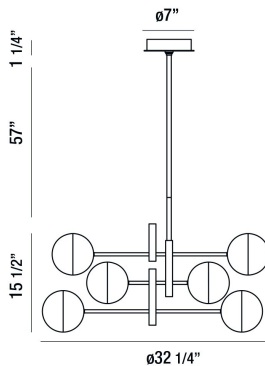

FAIRMOUNT, 32" ROUND CHANDELIER

PRODUCT DETAILS

No.	:	35919-025
Product Color	:	MATTE BLACK
Product Material	:	METAL
Shade / Accent Colour	:	OPAL WHITE
Shade / Accent Material	:	GLASS
Diameter	:	32.25"
Height	:	15.5"
Overall Height	:	73.75"
Weight	:	19.4lbs

LIGHT SOURCE DETAILS

Number of Bulbs	:	6
Light Source	:	LED
Light Source Type	:	G9
Input Voltage	:	120V
Bulb Voltage	:	120V
Socket Type	:	LED
Wattage	:	5W
Total Wattage	:	30W
Total Lumen	:	1500lm
Kelvin	:	4000K
CRI	:	80+
Bulb Included	:	Yes
Dimmable	:	Yes

OPTIONS AVAILABLE

ITEM NO.	FINISH	SHADE
35919-018	CHROME	OPAL WHITE
35919-025	MATTE BLACK	OPAL WHITE

TECHNICAL DETAILS

Hanging Support Type	:	ROD
Hanging Support Length	:	57"
Rods Included	:	3"+6"+12"+18"+18"
Canopy / Backplate Height	:	1.25"
Canopy / Backplate Dia.	:	7"
Location	:	DRY
Approval	:	