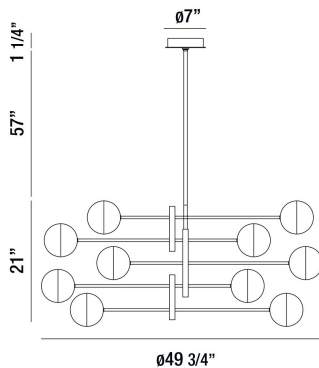

## FAIRMOUNT, 50" ROUND CHANDELIER

### PRODUCT DETAILS

No.	:	35920-014
Product Color	:	CHROME
Product Material	:	METAL
Shade / Accent Colour	:	OPAL WHITE
Shade / Accent Material	:	GLASS
Diameter	:	49.75"
Height	:	21"
Overall Height	:	79.25"
Weight	:	30lbs

### LIGHT SOURCE DETAILS

Number of Bulbs	:	10
Light Source	:	LED
Light Source Type	:	G9
Input Voltage	:	120V
Bulb Voltage	:	120V
Socket Type	:	LED
Wattage	:	5W
Total Wattage	:	50W
Total Lumen	:	2500lm
Kelvin	:	4000K
CRI	:	80+
Bulb Included	:	Yes
Dimmable	:	Yes

### TECHNICAL DETAILS

Hanging Support Type	:	ROD
Hanging Support Length	:	57"
Rods Included	:	3"+6"+12"+18"+18"
Canopy / Backplate Height	:	1.25"
Canopy / Backplate Dia.	:	7"
Location	:	DRY
Approval	:	