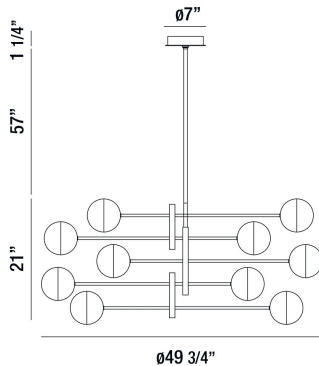

FAIRMOUNT, 50" ROUND CHANDELIER

PRODUCT DETAILS

No.	:	35920-021
Product Color	:	MATTE BLACK
Product Material	:	METAL
Shade / Accent Colour	:	OPAL WHITE
Shade / Accent Material	:	GLASS
Diameter	:	49.75"
Height	:	21"
Overall Height	:	79.25"
Weight	:	30lbs

LIGHT SOURCE DETAILS

Number of Bulbs	:	10
Light Source	:	LED
Light Source Type	:	G9
Input Voltage	:	120V
Bulb Voltage	:	120V
Socket Type	:	LED
Wattage	:	5W
Total Wattage	:	50W
Total Lumen	:	2500lm
Kelvin	:	4000K
CRI	:	80+
Bulb Included	:	Yes
Dimmable	:	Yes

OPTIONS AVAILABLE

ITEM NO.	FINISH	SHADE
35920-014	CHROME	OPAL WHITE
35920-021	MATTE BLACK	OPAL WHITE

TECHNICAL DETAILS

Hanging Support Type	:	ROD
Hanging Support Length	:	57"
Rods Included	:	3"+6"+12"+18"+18"
Canopy / Backplate Height	:	1.25"
Canopy / Backplate Dia.	:	7"
Location	:	DRY
Approval	:	