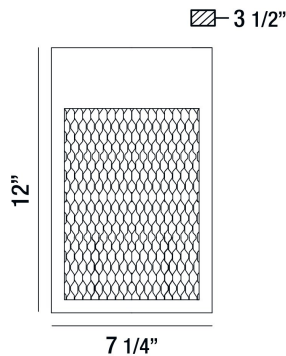

TECHNICAL DETAILS

Mounting	:	Down
Location	:	DAMP
Approval	:	

PROJECT INFORMATION

Job Name: Date: Category:

Comments: