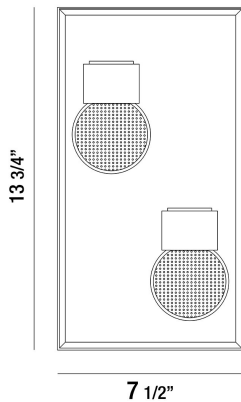

GIBSON, 2-LIGHT OUTDOOR WALL SCONCE

PRODUCT DETAILS

No.	:	35933-014
Product Color	:	ANTIQUE GREY
Shade / Accent Colour	:	CLEAR SEEDED GLASS
Width	:	7.5"
Height	:	13.75"
Ext	:	5.25"
Weight	:	6.3lbs

LIGHT SOURCE DETAILS

Light Source Type	:	INTEGRATED LED
Input Voltage	:	120V
Bulb Voltage	:	120V
Socket Type	:	LED
Total Wattage	:	9W
Initial Lumens	:	540lm
Kelvin	:	3000K
CRI	:	85
Dimmable	:	Yes

OPTIONS AVAILABLE

ITEM NO.	FINISH	SHADE
35933-014	ANTIQUE GREY	CLEAR SEEDED GLASS

☒ 5 1/4"

TECHNICAL DETAILS

Canopy / Backplate Length	:	13.75"
Canopy / Backplate Height	:	0.75"
Canopy / Backplate Width	:	7.5"
IP Rating	:	44
Location	:	WET
Approval	:	
Title 24	:	Yes

PROJECT INFORMATION